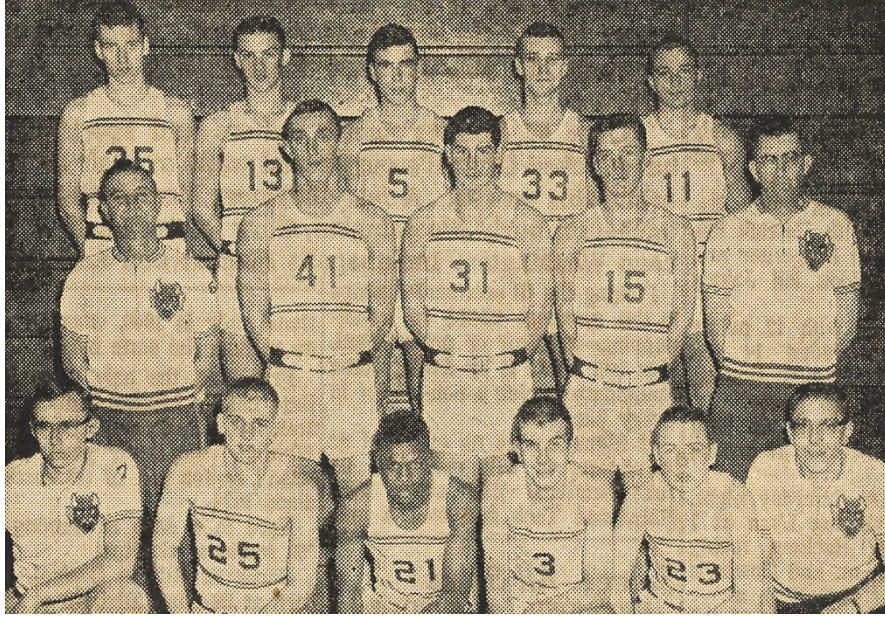

Richmond vs. Greensfork

7:00 P. M. Wednesday

Richmond Red Devils

First row, Terry Jackson, manager; Brian Haskins, Larry Satterfield, Tom Rossi, Kenny Rupe, Stanley Erk, manager

Second row, Assistant Coach Dick Wright, Dave Greene, Sonny Sage, Dave Jordan, Coach Charlie Dils

Third row, Jim Dintaman. Bill Fish, Duane Peka, Larry Hitchcock and Pat Jenkins