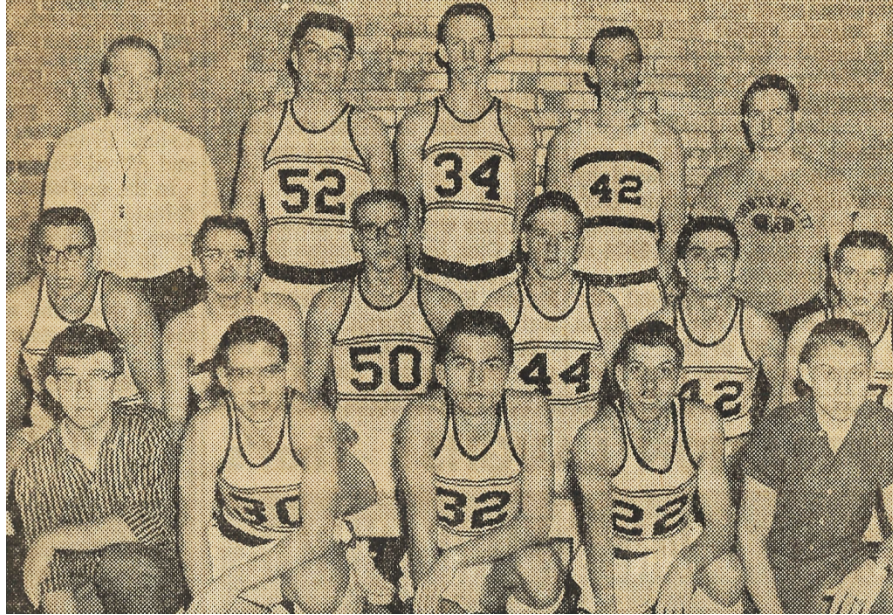

Fountain City vs. Webster

2:30 P. M. Friday

Fountain City Little Giants

First row, Larry Cassidy. student manager, Charlie Quakenbush, Max Himelick. Dave Busby and Fred Swain, student manager

Second row, Ron Lewis, Warren Williams, Paul Crowe, Fred Barton, Phil McQuiston and Bill Hackett

Third row, Coach Bill Townsend, Dave McQuiston, Carroll Wedding, Jim Hammontree and Assistant Coach Mitchell Paul