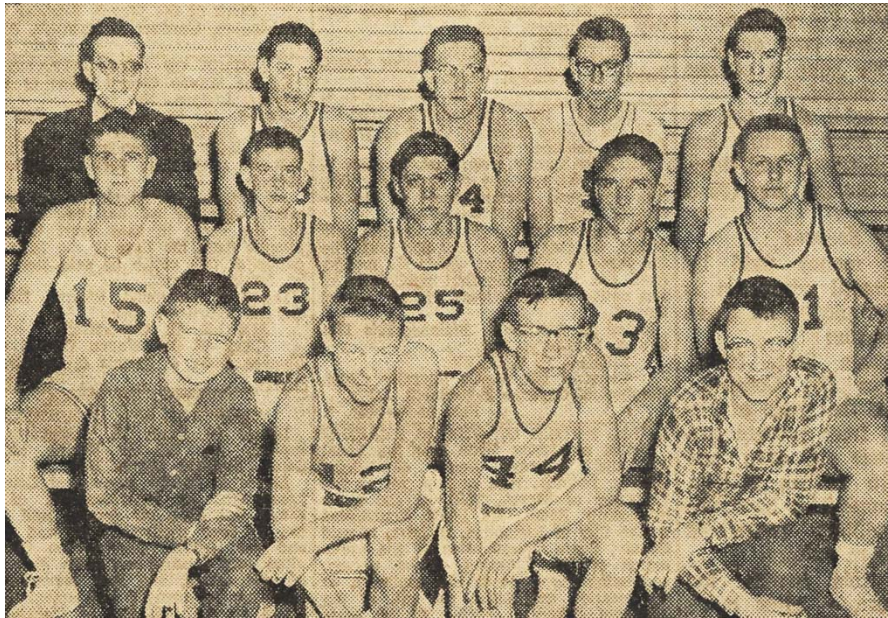

Economy Cardinals

First row, Rex Jarrett, student manager, David Mathews, Rodney Williamson and Dale Mathews, student manager

Second row, Dean Conner, John Cox, Martin Tutterow, Keith Retz, Joe Stevens

Third row, Coach Ron Esarey, Dale Cox, Don Mosier, Paul Baxter and Leonard Conner.

Frank Carlin was not present when the picture was taken