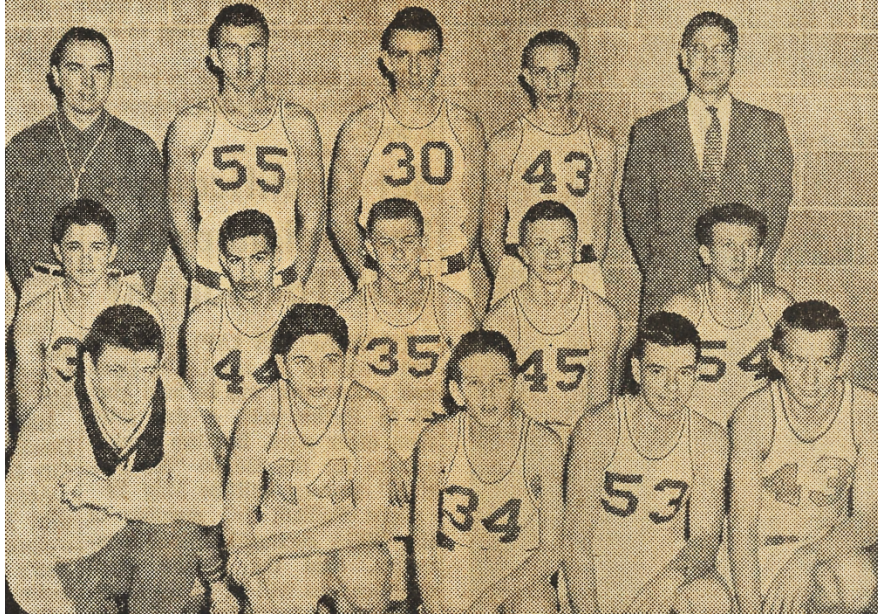

Williamsburg Yellow Jackets

First row, Mike Riggelman, student manager, Gary Franklin, Bill Haynes, J. B. Cain and Paul George

Second row, Bob Hall, Stan Johnson, Ralph Barker, Larry Bowmer, and Jerry Radford