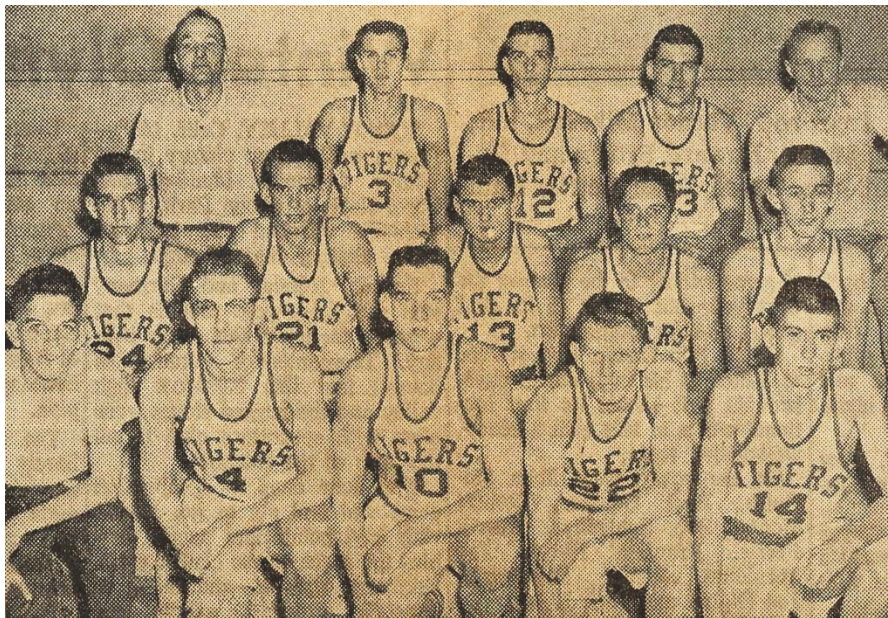

Hagerstown Tigers

First row, Danny Brown, student manager, Dave Kutter, Roger Davis, Jerry Davis and Steve Davis

Second row, Gary LaMar, Ed Hunnicutt, Dave White, Don Harvey and Allen Merchanthouse

Third row, Coach Dick Hunter, Bill Murray, Chris Murray, Larry Jester and assistant coach Bruce Hamman