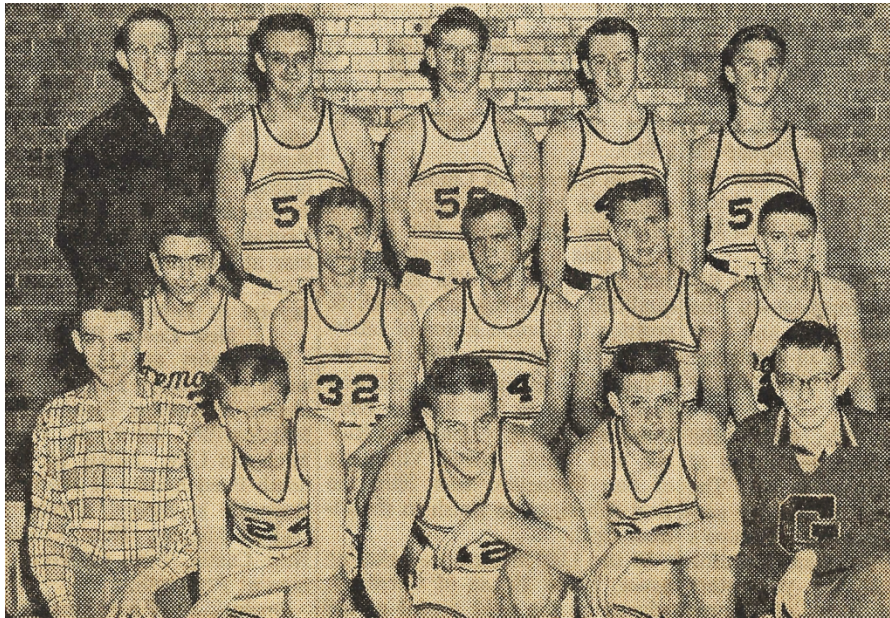

Greensfork Demons

First row, Del Underhill, student manager, Don Clark, Mark Hahn. Gordon Pegg, and Max Sowers, student manager

Second row, Jim Ridge, Tom Charlton, Tom Bodiker, George Mikesell and Freddie Pentecost

Third row, Coach Don Pfaff, Jim Henley, Barry Martin, David Bond and Everette Steele